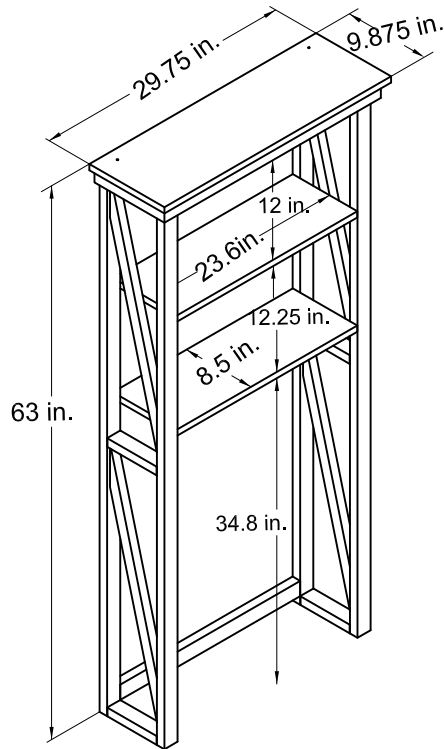

Space Saver

Model Number: 5381013COM

Finish: Rustic White

OVERALL PRODUCT SIZE(in inches)

Space Saver:29.75"(W)*9.875"(D)*63"(H)

MAXIMUM WEIGHT CAPACITIES